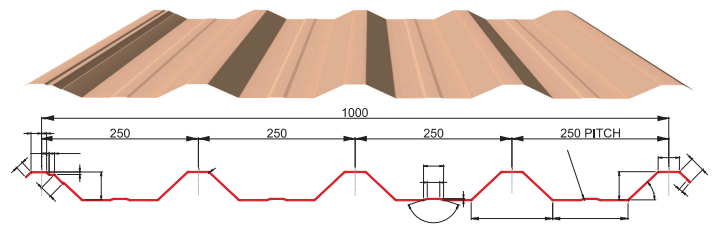

MEMAAR BUILDING SYSTEMS

A Subsidiary of EII CAPITAL

Standard Panel Color Chart

Manufacturer Of Pre-Engineered
Steel Buildings & Sandwich Panels

Single Skin Panels:

MBS has 2 major profiles for single skin panels:

- M 45-250
- M 45-150

These profiles are available in both steel and aluminum. In addition to the above "Major Profiles", MBS offers various "Flat Panel" profiles, typically used as exterior and interior skins of sandwich panels or as liner panels:

- Microwave (MW)
- Microribbed (MR)
- Stripped (ST)
- Flat (FL)

The standard MBS roof and wall panel profiles have been selected on the basis of optimizing value without sacrificing function.

M 45-250

M 45-150

MBS offers sandwich panels in various types and thicknesses consisting of PUR and PIR as a core insulation.

Sandwich Panel Cross Section

Available thicknesses: 35mm, 50mm, 75mm, 100mm, 125mm and 150mm

For technical details, kindly refer to our Technical Manual, visit www.mbs.ae, or contact our head office