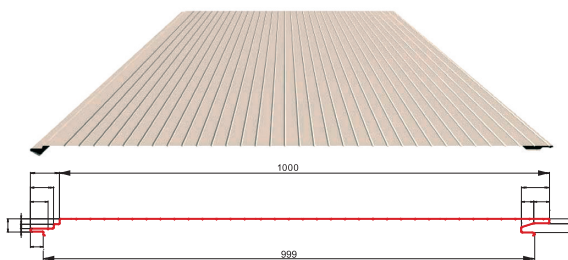

- M 45-250
- M 45-150

These profiles are available in both steel and aluminum. In addition to the above "Major Profiles", MBS offers various "Flat Panel" profiles, typically used as exterior and interior skins of sandwich panels or as liner panels:

- Microwave (MW)
- Microribbed (MR)
- Stripped (ST)
- Flat (FL)

The standard MBS roof and wall panel profiles have been selected on the basis of optimizing value without sacrificing function.

M 45-250

M 45-150

Microwave (MW)

Micro Ribbed (MR)

Stripped (ST)

Flat (FL)

All the above profiles are readily supplied in MBS standard colors as listed below or any other RAL color upon request (subject to additional cost and time requirements):

MBS offers sandwich panels in various types and thicknesses consisting of PUR and PIR as a core insulation.

Sandwich Panel Cross Section

Available thicknesses: 35mm, 50mm, 75mm, 100mm, 125mm and 150mm

For technical details, kindly refer to our Technical Manual, visit www.mbs.ae, or contact our head office