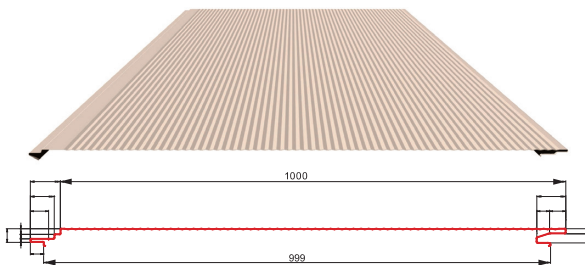

- M 45-250
- M 45-150

These profiles are available in both steel and aluminum. In addition to the above "Major Profiles", MBS offers various "Flat Panel" profiles, typically used as exterior and interior skins of sandwich panels or as liner panels:

- Microwave (MW)
- Microribbed (MR)
- Stripped (ST)
- Flat (FL)

The standard MBS roof and wall panel profiles have been selected on the basis of optimizing value without sacrificing function.

M 45-250

M 45-150

Microwave (MW)

Micro Ribbed (MR)

Stripped (ST)

Flat (FL)

All the above profiles are readily supplied in MBS standard colors as listed below or any other RAL color upon request (subject to additional cost and time requirements):

MBS offers sandwich panels in various types and thicknesses consisting of PUR and PIR as a core insulation.

Sandwich Panel Cross Section

Available thicknesses: 35mm, 50mm, 75mm, 100mm, 125mm and 150mm

For technical details, kindly refer to our Technical Manual, visit www.mbs.ae, or contact our head office