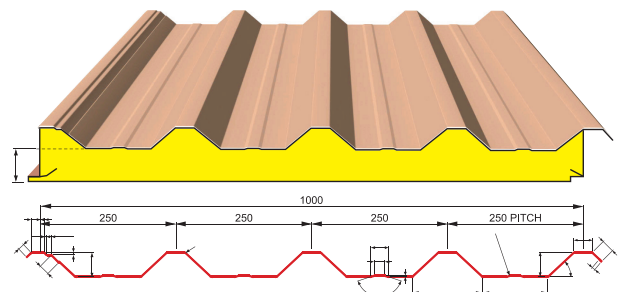

- Microwave (MW)
- Microribbed (MR)
- Stripped (ST)
- Flat (FL)

The standard MBS roof and wall panel profiles have been selected on the basis of optimizing value without sacrificing function.

M 45-250

M 45-150

Microwave (MW)

Micro Ribbed (MR)

Stripped (ST)

Flat (FL)

All the above profiles are readily supplied in MBS standard colors as listed below or any other RAL color upon request (subject to additional cost and time requirements):

- RAL 1001
- RAL 5012
- RAL 6021
- RAL 9002
- RAL 9016
- Aluzinc (Anti Fingerprint)
- Aluminium Mill Finish

Insulated Sandwich Panels:

MBS sandwich panels are manufactured using one of the most advanced panel lines in the world, and one of its kind in the region. MBS's current monthly capacity is 150,000m² of sandwich panels, keeping us ahead in the market.

MBS offers sandwich panels in various types and thicknesses consisting of PUR and PIR as a core insulation.

Sandwich Panel Cross Section

Available thicknesses: 35mm, 50mm, 75mm, 100mm, 125mm and 150mm

For technical details, kindly refer to our Technical Manual, visit www.mbs.ae, or contact our head office