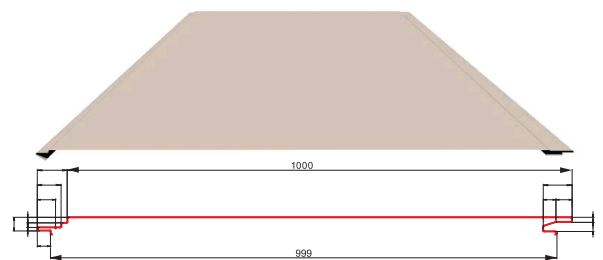

- M 45-250
- M 45-150

These profiles are available in both steel and aluminum. In addition to the above "Major Profiles", MBS offers various "Flat Panel" profiles, typically used as exterior and interior skins of sandwich panels or as liner panels:

- Microwave (MW)
- Microribbed (MR)
- Stripped (ST)
- Flat (FL)

The standard MBS roof and wall panel profiles have been selected on the basis of optimizing value without sacrificing function.

M 45-250

M 45-150

Microwave (MW)

Micro Ribbed (MR)

Stripped (ST)

Flat (FL)

All the above profiles are readily supplied in MBS standard colors as listed below or any other RAL color upon request (subject to additional cost and time requirements):

MBS offers sandwich panels in various types and thicknesses consisting of PUR and PIR as a core insulation.

Sandwich Panel Cross Section

Available thicknesses: 35mm, 50mm, 75mm, 100mm, 125mm and 150mm

For technical details, kindly refer to our Technical Manual, visit www.mbs.ae, or contact our head office