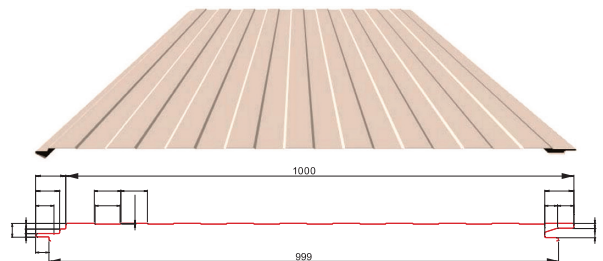

- M 45-250
- M 45-150

These profiles are available in both steel and aluminum. In addition to the above "Major Profiles", MBS offers various "Flat Panel" profiles, typically used as exterior and interior skins of sandwich panels or as liner panels:

- Microwave (MW)
- Microribbed (MR)
- Stripped (ST)
- Flat (FL)

The standard MBS roof and wall panel profiles have been selected on the basis of optimizing value without sacrificing function.

M 45-250

M 45-150

Microwave (MW)

Micro Ribbed (MR)

Stripped (ST)

Flat (FL)

All the above profiles are readily supplied in MBS standard colors as listed below or any other RAL color upon request (subject to additional cost and time requirements):

MBS offers sandwich panels in various types and thicknesses consisting of PUR and PIR as a core insulation.

Sandwich Panel Cross Section

Available thicknesses: 35mm, 50mm, 75mm, 100mm, 125mm and 150mm

For technical details, kindly refer to our Technical Manual, visit www.mbs.ae, or contact our head office