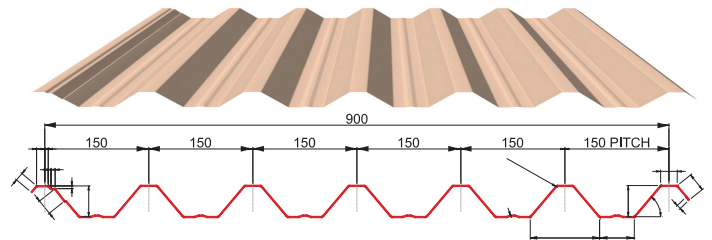

- M 45-250
- M 45-150

These profiles are available in both steel and aluminum. In addition to the above "Major Profiles", MBS offers various "Flat Panel" profiles, typically used as exterior and interior skins of sandwich panels or as liner panels:

- Microwave (MW)
- Microribbed (MR)
- Stripped (ST)
- Flat (FL)

The standard MBS roof and wall panel profiles have been selected on the basis of optimizing value without sacrificing function.

M 45-250

M 45-150

Microwave (MW)

Micro Ribbed (MR)

Stripped (ST)

Flat (FL)

All the above profiles are readily supplied in MBS standard colors as listed below or any other RAL color upon request (subject to additional cost and time requirements):

MBS offers sandwich panels in various types and thicknesses consisting of PUR and PIR as a core insulation.

Sandwich Panel Cross Section

Available thicknesses: 35mm, 50mm, 75mm, 100mm, 125mm and 150mm

For technical details, kindly refer to our Technical Manual, visit www.mbs.ae, or contact our head office